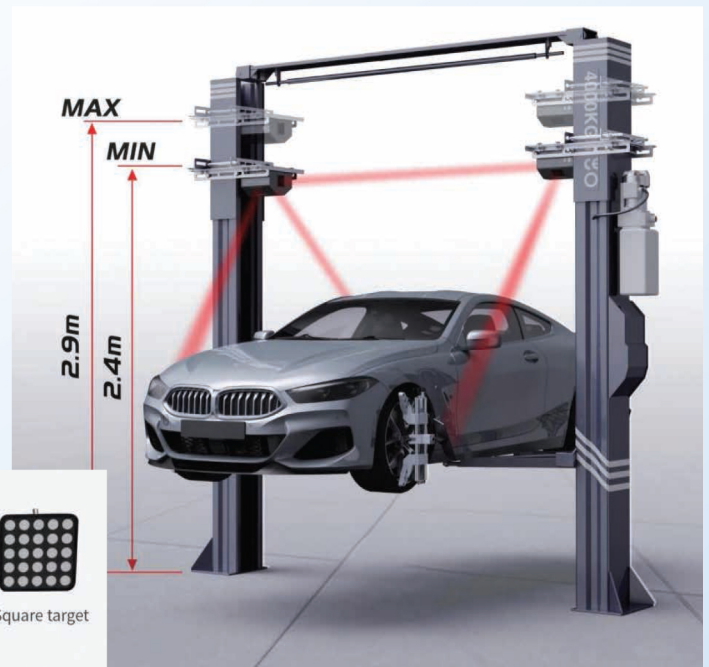

- **COMPACT = LIGHT & EASY TO SHIP**
  The whole package weighs in at under 145 lbs. and is easy to carry and transport, which equates to lower shipping costs!
- **PENTAD HIGH DEF CAMERA MATRIX**
  5 high accuracy cameras capture all the details
- **PRINT TEST RESULTS AND REPORTS**
  Capture all readings FAST and print reports in under 2 minutes! Customers can rest-assured that the data they see is instant and accurate.
- **BROADCAST THE DISPLAY**
  Sync with all kinds of Android TVs. Display data and findings on a much bigger screen while having your own display on the Android tablet.

TECHNICAL PARAMETERS

Ground Test		CanDo
Basic Functions	Camber	✓
	Caster	✓
	KPI	✓
	Toe	✓
Extensive Functions	Setback	✓
	Thrust	✓
	Rear axle yaw	✓
	Wheel deviation	✓
	Axis deviation	✓

Lift Test		CanDo
Basic Functions	Camber	✓
	Caster	✓
	KPI	✓
	Toe	✓
	Setback	✓
	Thrust	✓

Technical Parameters	Precision	Variable
Toe	±2°	±20°
Camber	±2°	±10°
Caster	±6°	±20°
KPI	±6°	±20°
Setback	±2°	±5°
Thrust	±2°	±5°
Track width difference	±2mm	
Axle distance	±2mm	

INSTALLATION GUIDE